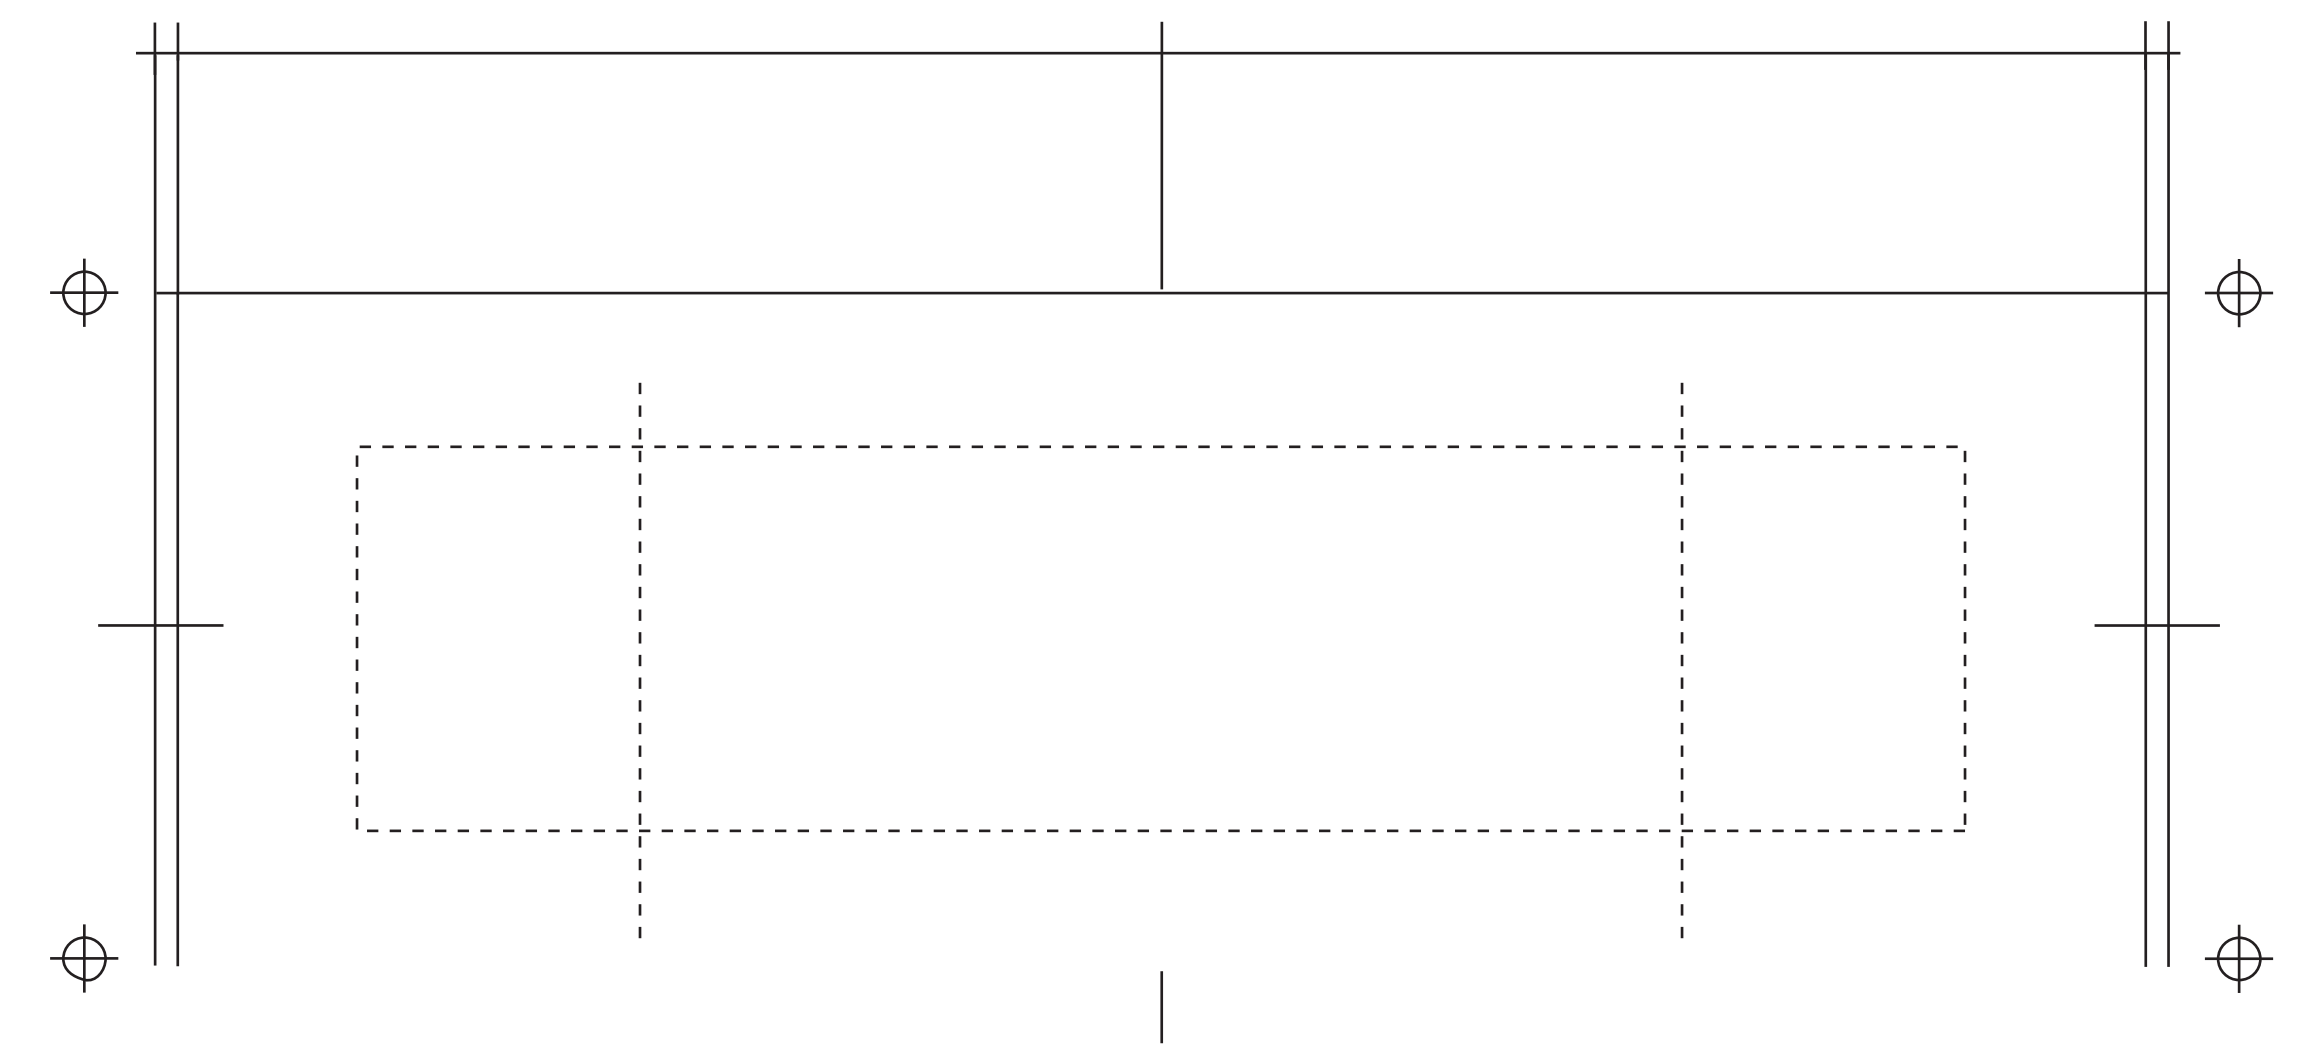

ONE COLOR IMPRINT ONLY

Dashed Line For Imprint Area Only. Will Not Print.

Artist/Date:	Item #: 7137	Proofing:
Order #:	MAX Imprint Size: 3" w x 2" h	
Ship Date:	Wrap: 8 3/8" w x 2" h	
Imprint Color:	Imprint Type: SS	
Item Color:	Revised: 07/01/03 per I.K.	

ONE COLOR IMPRINT ONLY

FPO

ONE COLOR IMPRINT ONLY

7137 17oz. Majestic Mug
3" W x 2" H

ONE COLOR IMPRINT ONLY

Dashed Line For Imprint Area Only. Will Not Print.

Artist/Date:	Item #: 7137	Proofing:
Order #:	MAX Imprint Size: 3" w x 2" h	
Ship Date:	Wrap: 8 3/8" w x 2" h	
Imprint Color:	Imprint Type: SS	
Item Color:	Revised: 07/01/03 per I.K.	

ONE COLOR IMPRINT ONLY

FPO

ONE COLOR IMPRINT ONLY

7137 17oz. Majestic Mug
3" W x 2" H

WRAP

Wrap Disclaimer: No redo's or reruns for artwork alignment issues.
We highly suggest ordering 2-sided imprint when 2 logos or opposite sides are desired
We cannot guarantee a wrap will print on opposite sides.