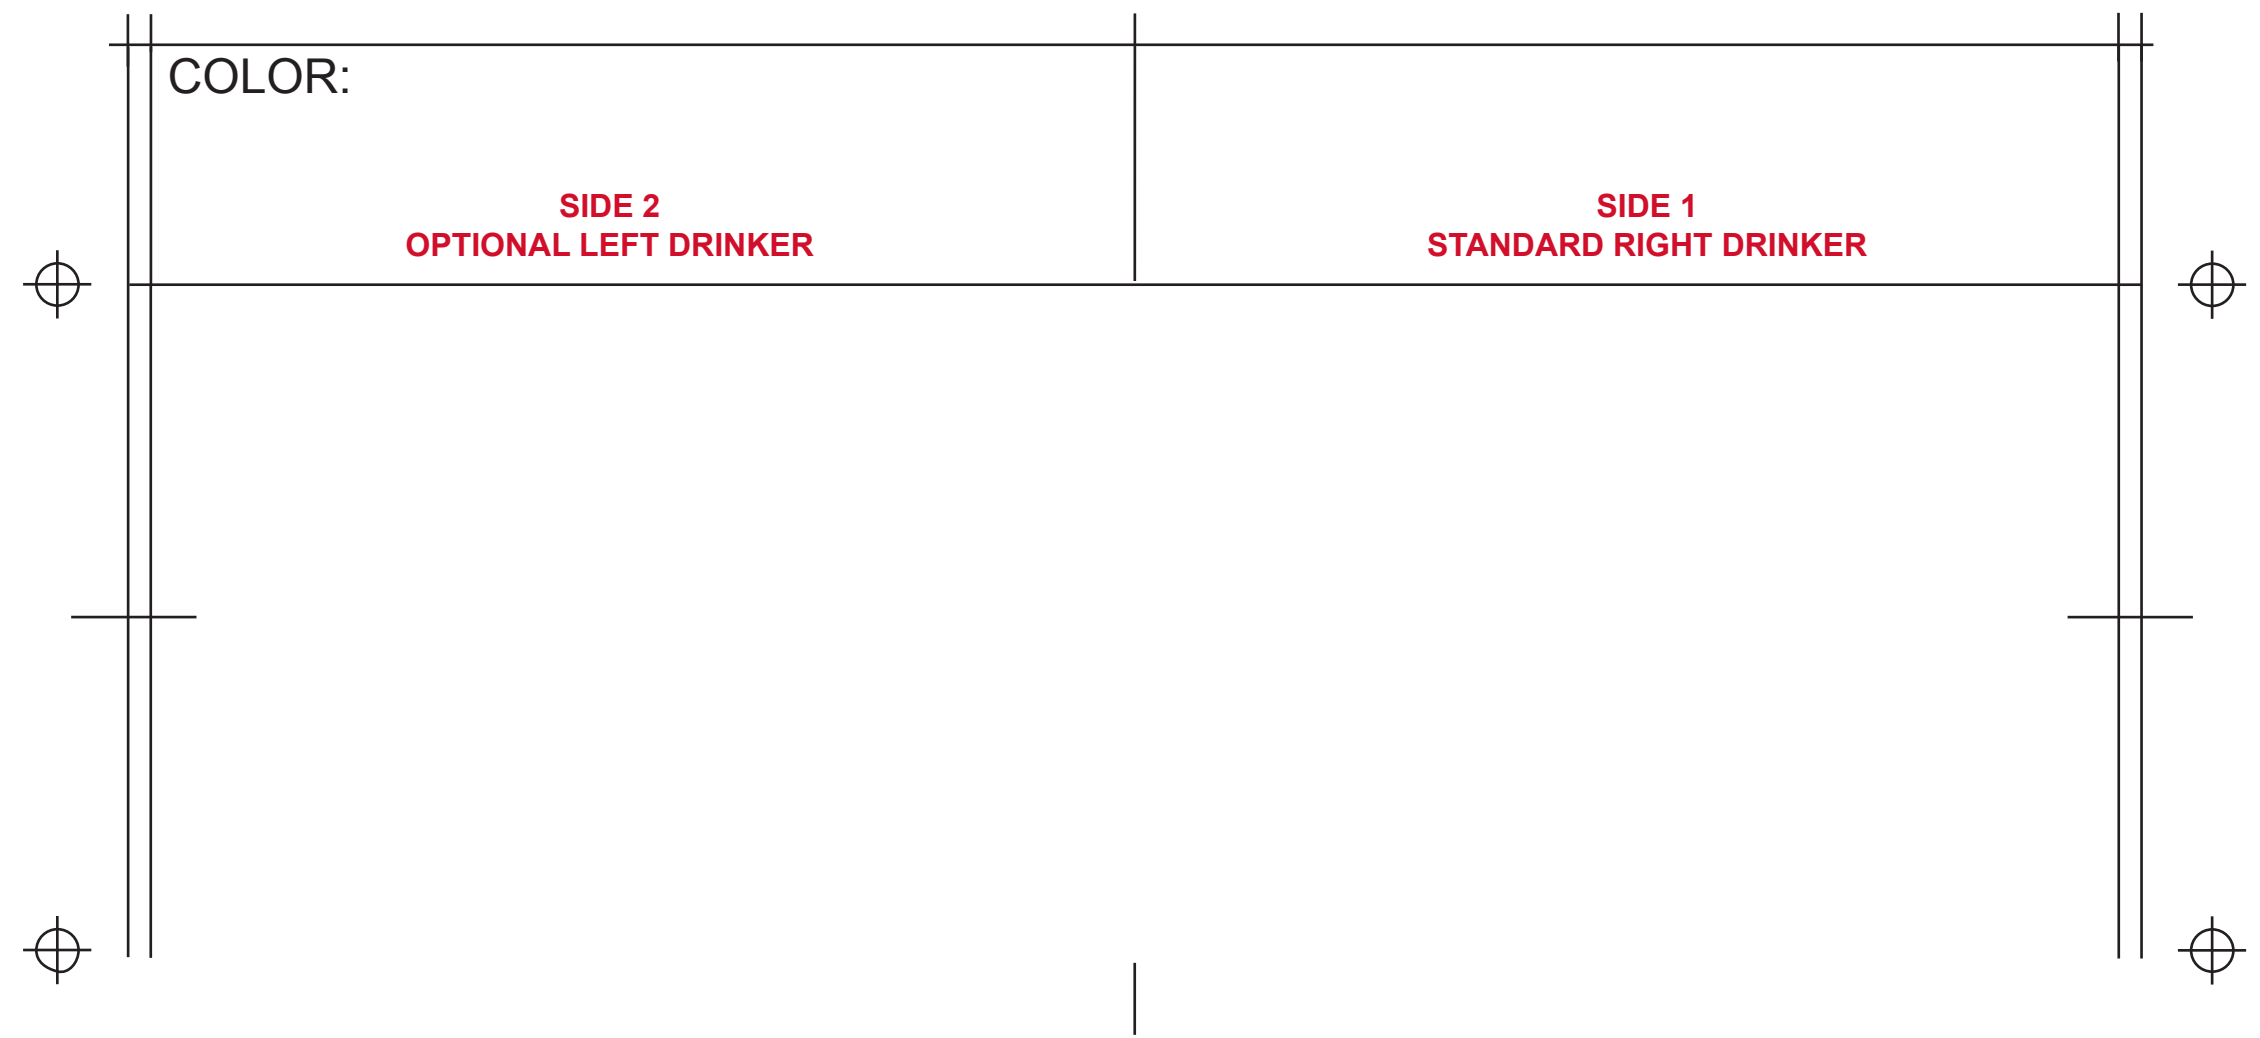

ONE COLOR IMPRINT ONLY

Dashed Line For Imprint Area Only. Will Not Print.

Artist/Date:	Item #: 7137	Proofing:
Order #:	MAX Imprint Size: 3" w x 2" h	
Ship Date:	Wrap: 8 3/8" w x 2" h	
Imprint Color:	Imprint Type: SS	
Item Color:	Revised: 07/01/03 per I.K.	

ONE COLOR IMPRINT ONLY

FPO

ONE COLOR IMPRINT ONLY

7137 17oz. Majestic Mug
3" W x 2" H

ONE COLOR IMPRINT ONLY

Dashed Line For Imprint Area Only. Will Not Print.

Artist/Date:	Item #: 7137	Proofing:
Order #:	MAX Imprint Size: 3" w x 2" h	
Ship Date:	Wrap: 8 3/8" w x 2" h	
Imprint Color:	Imprint Type: SS	
Item Color:	Revised: 07/01/03 per I.K.	

ONE COLOR IMPRINT ONLY

FPO

ONE COLOR IMPRINT ONLY

7137 17oz. Majestic Mug
3" W x 2" H

WRAP

Wrap Disclaimer: No redo's or reruns for artwork alignment issues.
We highly suggest ordering 2-sided imprint when 2 logos or opposite sides are desired
We cannot guarantee a wrap will print on opposite sides.