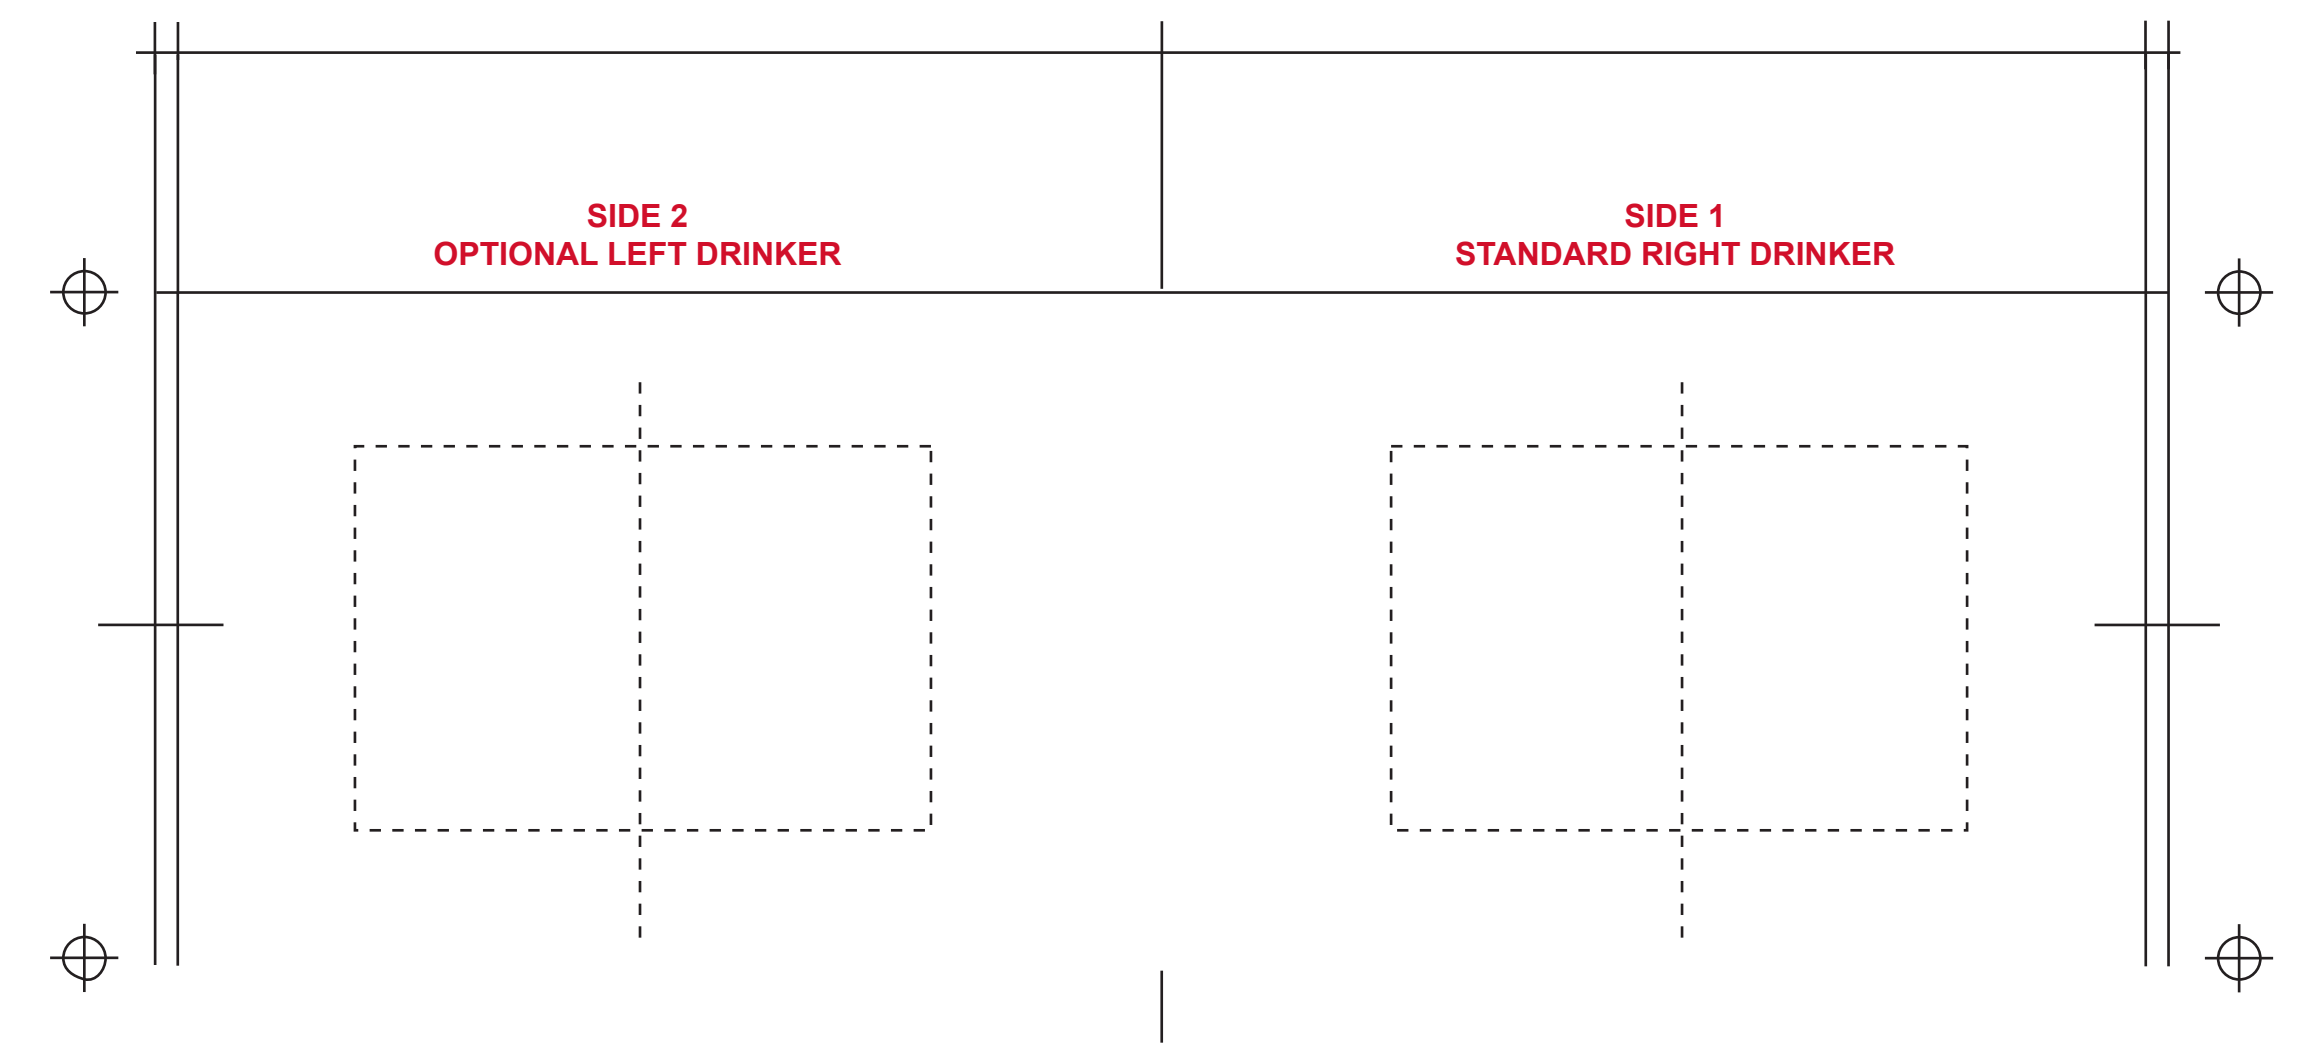

ONE COLOR IMPRINT ONLY

Dashed Line For Imprint Area Only. Will Not Print.

Artist/Date:	Item #: 7137	Proofing:
Order #:	MAX Imprint Size: 3" w x 2" h	
Ship Date:	Wrap: 8 3/8" w x 2" h	
Imprint Color:	Imprint Type: SS	
Item Color:	Revised: 07/01/03 per I.K.	

ONE COLOR IMPRINT ONLY

FPO

ONE COLOR IMPRINT ONLY

7137 17oz. Majestic Mug
3" W x 2" H

ONE COLOR IMPRINT ONLY

Dashed Line For Imprint Area Only. Will Not Print.

Artist/Date:	Item #: 7137	Proofing:
Order #:	MAX Imprint Size: 3" w x 2" h	
Ship Date:	Wrap: 8 3/8" w x 2" h	
Imprint Color:	Imprint Type: SS	
Item Color:	Revised: 07/01/03 per I.K.	

ONE COLOR IMPRINT ONLY

FPO

ONE COLOR IMPRINT ONLY

7137 17oz. Majestic Mug
3" W x 2" H

WRAP

Wrap Disclaimer: No redo's or reruns for artwork alignment issues.
We highly suggest ordering 2-sided imprint when 2 logos or opposite sides are desired
We cannot guarantee a wrap will print on opposite sides.