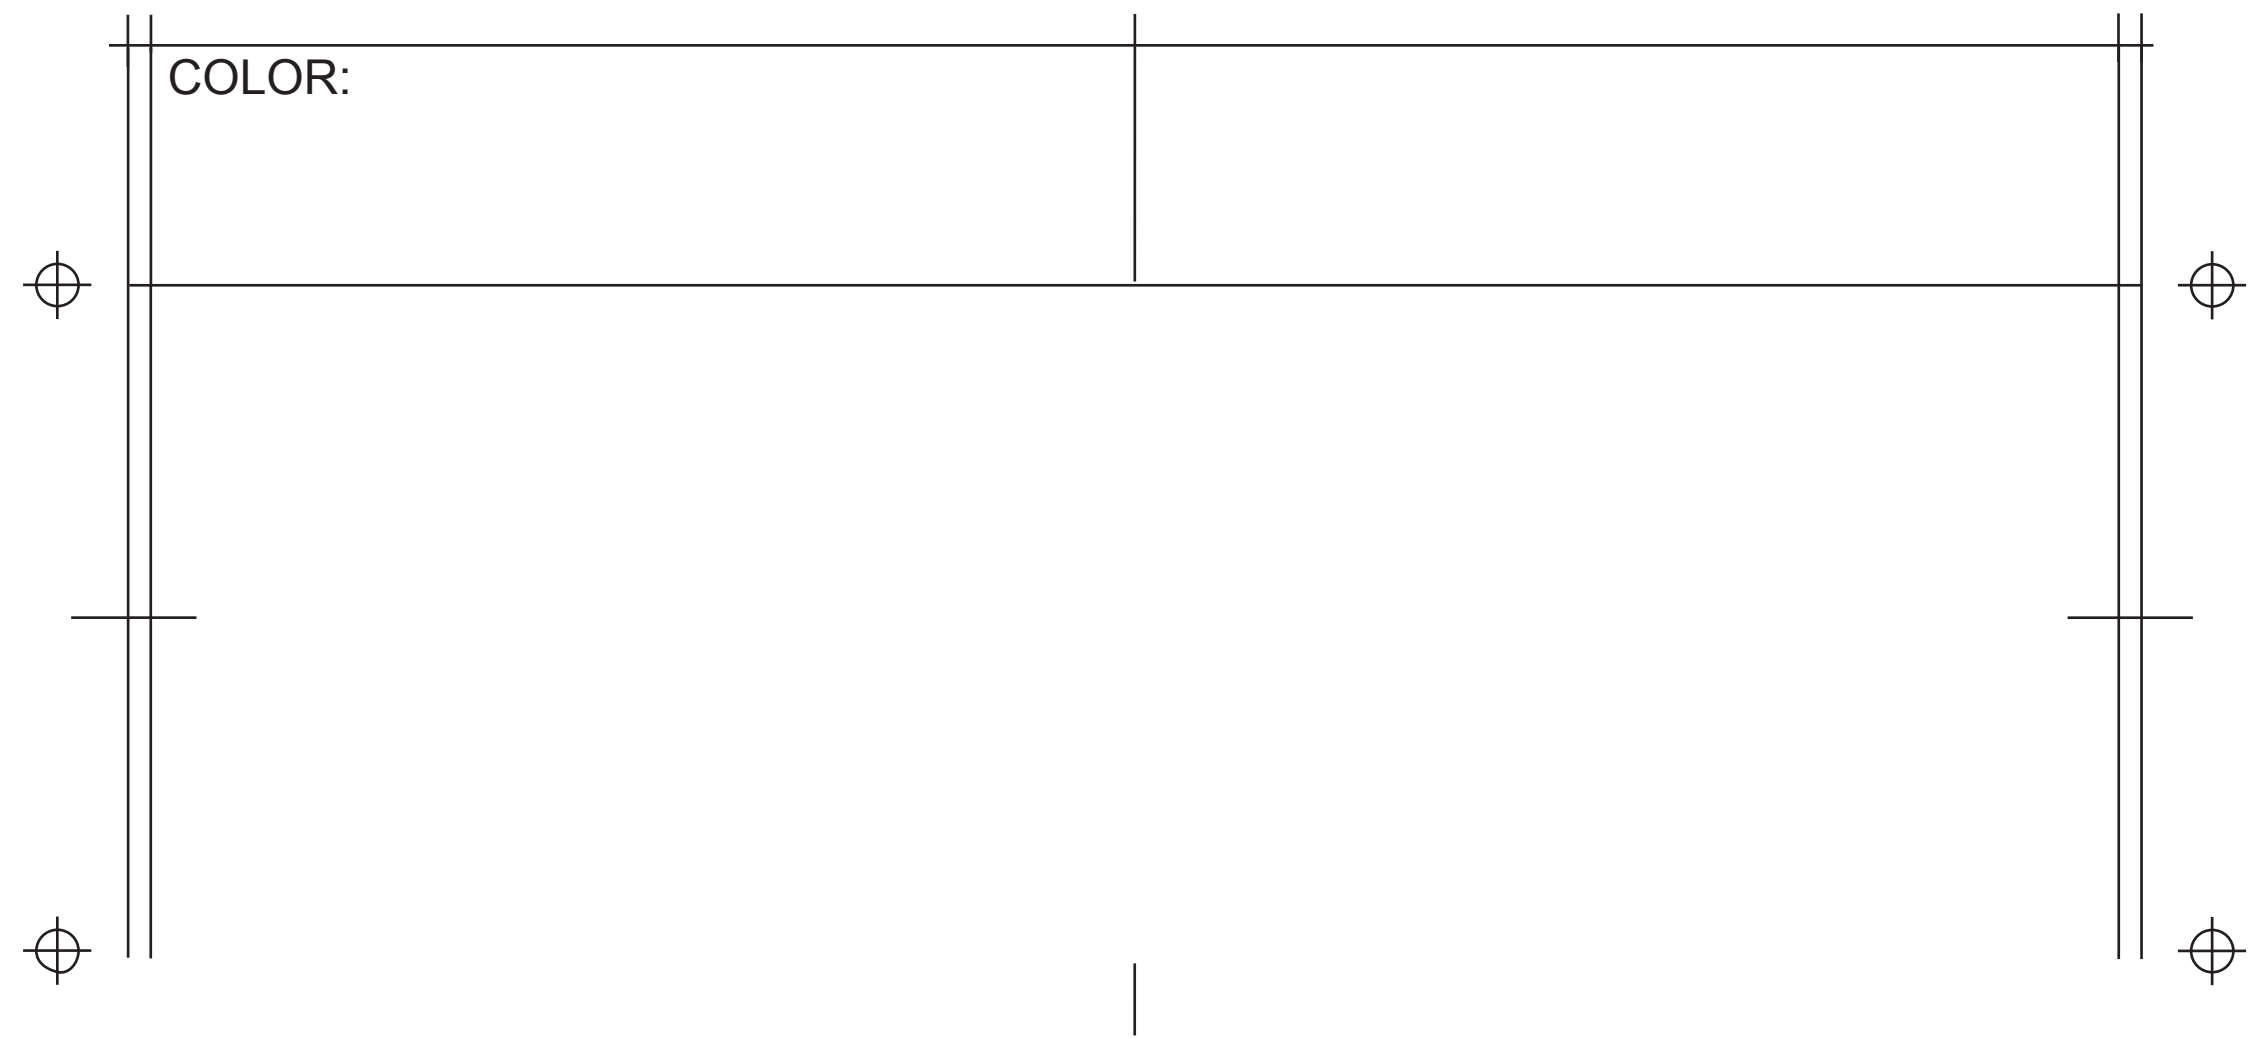

ONE COLOR IMPRINT ONLY

Dashed Line For Imprint Area Only. Will Not Print.

Artist/Date:	Item #: 7137	Proofing:
Order #:	MAX Imprint Size: 3" w x 2" h	
Ship Date:	Wrap: 8 3/8" w x 2" h	
Imprint Color:	Imprint Type: SS	
Item Color:	Revised: 07/01/03 per I.K.	

ONE COLOR IMPRINT ONLY

FPO

ONE COLOR IMPRINT ONLY

7137 17oz. Majestic Mug
3" W x 2" H

ONE COLOR IMPRINT ONLY

Dashed Line For Imprint Area Only. Will Not Print.

Artist/Date:	Item #: 7137	Proofing:
Order #:	MAX Imprint Size: 3" w x 2" h	
Ship Date:	Wrap: 8 3/8" w x 2" h	
Imprint Color:	Imprint Type: SS	
Item Color:	Revised: 07/01/03 per I.K.	

ONE COLOR IMPRINT ONLY

FPO

ONE COLOR IMPRINT ONLY

7137 17oz. Majestic Mug
3" W x 2" H

WRAP

Wrap Disclaimer: No redo's or reruns for artwork alignment issues.
We highly suggest ordering 2-sided imprint when 2 logos or opposite sides are desired
We cannot guarantee a wrap will print on opposite sides.