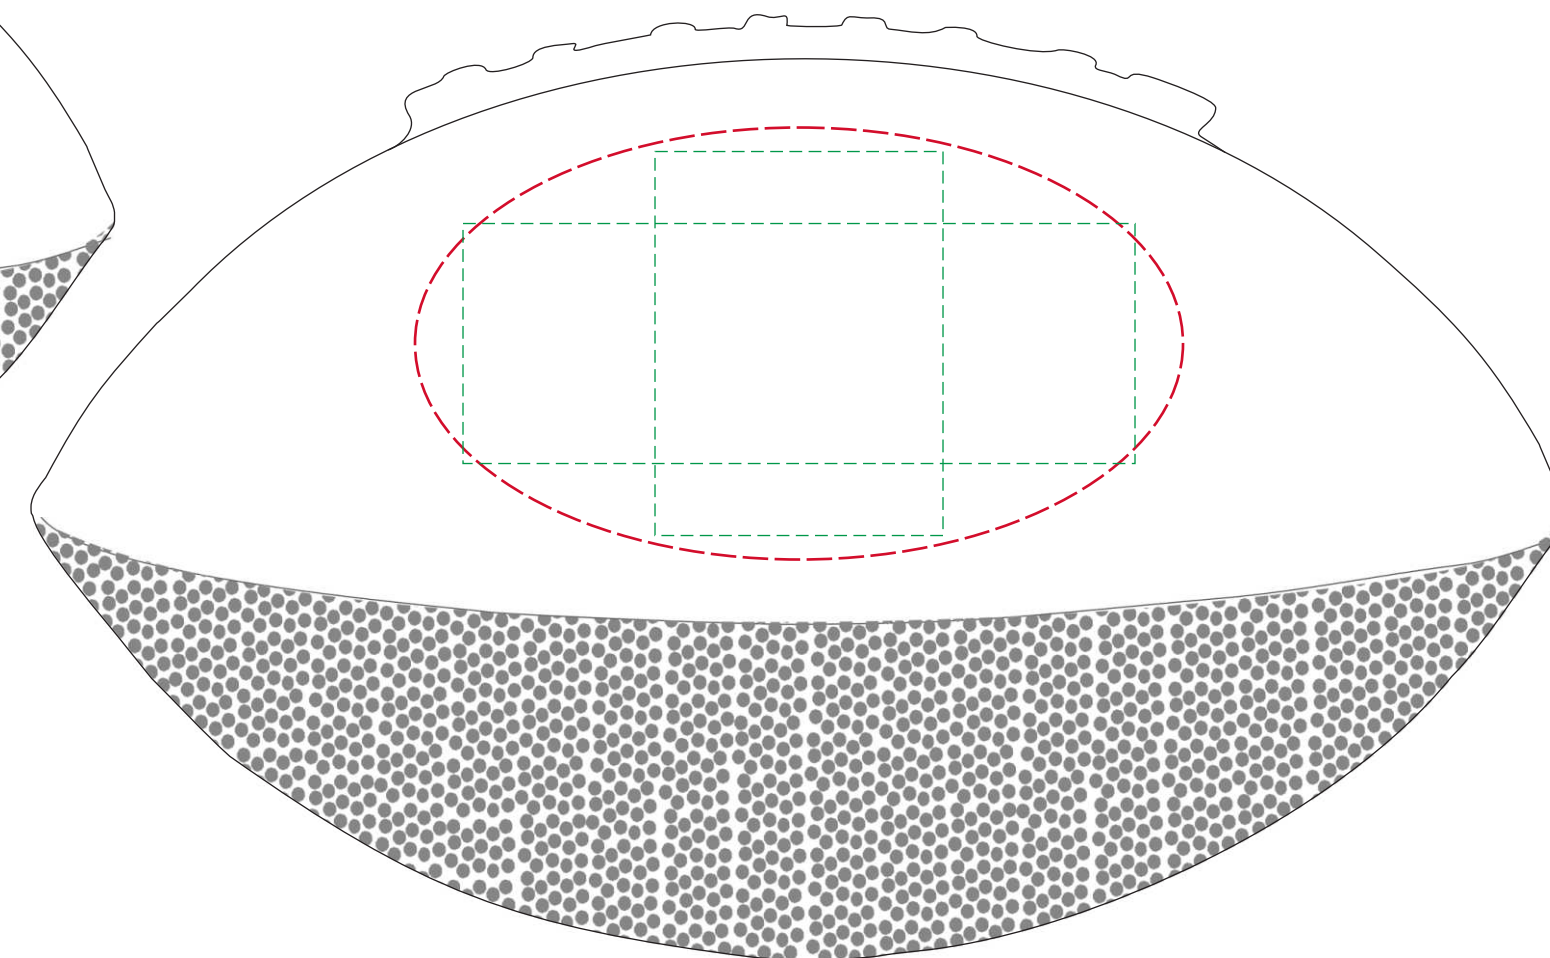

Mid Size Signature Football- MSFB

Imprint Method: Full Color UVDTF

Product size = 10" measured on the arc of the ball

----- Standard Side 1 and Side 2 Imprint Area = 3.5"W x 1.125"H horizontal rectangle, plus a 1.5"W x 2"H vertical rectangle.

Please note the artwork size can exceed the green dotted line imprint area shown below, but it will depend on the layout. We will size all artwork to be as large as possible and for the best aesthetic and fit. Please reach out to our Art Department with any questions.

----- Max area for qualifying layouts = 4"W x 2.25"H oval shape

- Recommended minimum font size = 9 point. Bold text recommended.

Side 1

Side 2

Directly opposite of Side 2

Approximate Size

Side 1

Side 2

Directly opposite of Side 2

Bottom view

Side view

Top view

Reference virtual image for approximate size, placement and color. It is not intended to be an exact representation of final result.