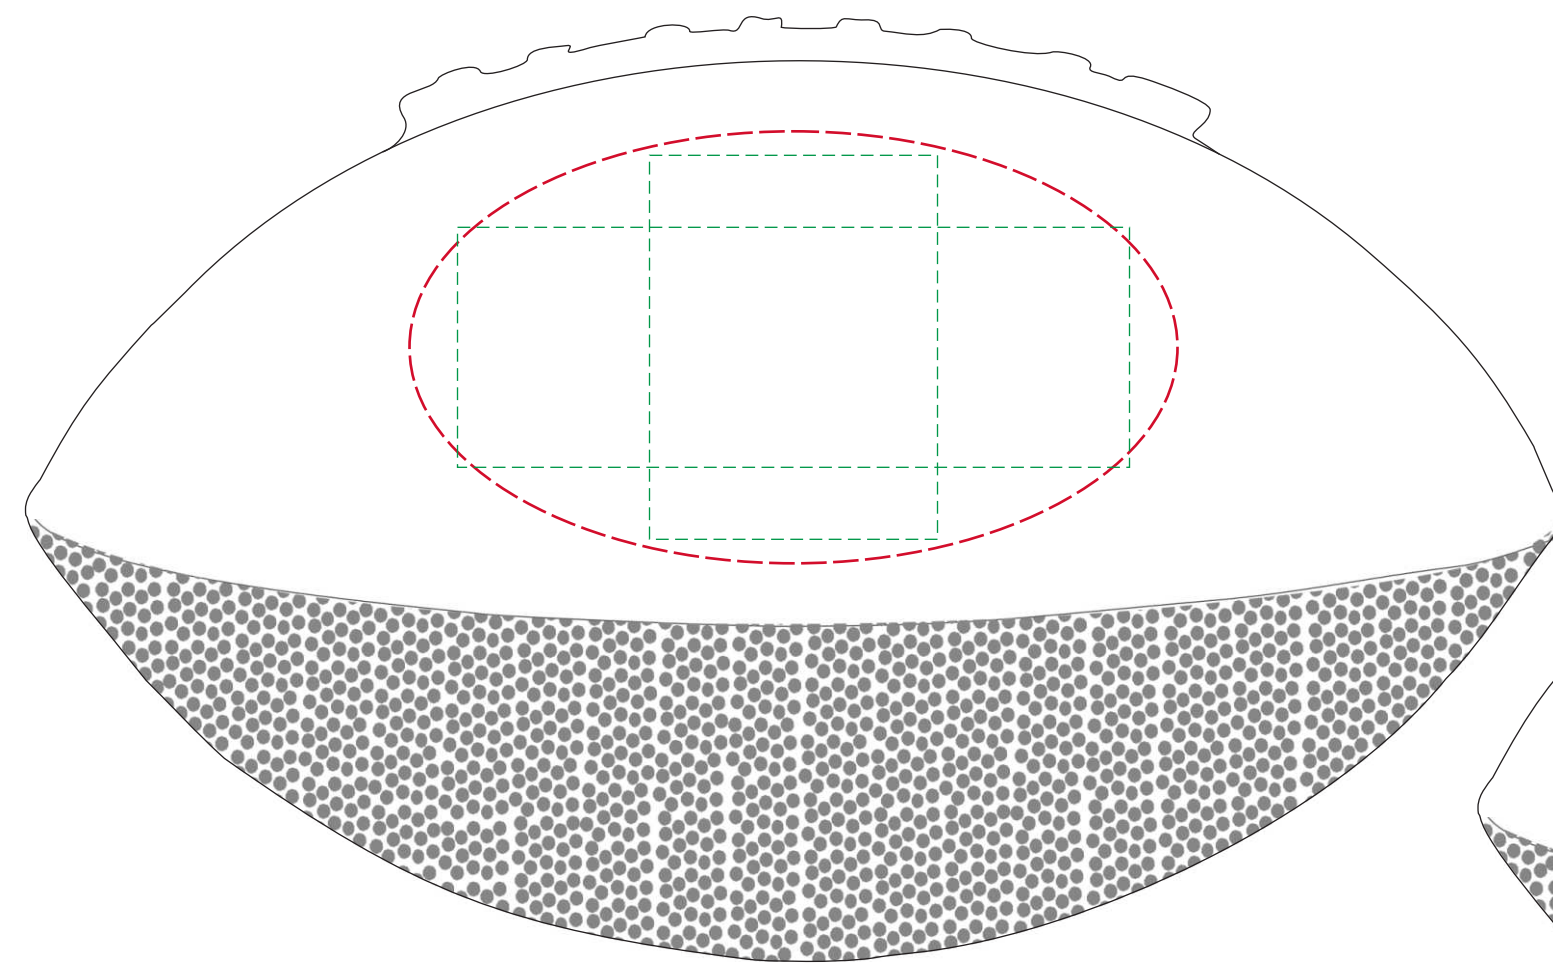

Mid Size Signature Football- MSFB

Imprint Method: Full Color UVDTF

Product size = 10" measured on the arc of the ball

----- Standard Side 1 and Side 2 Imprint Area = 3.5"W x 1.125"H horizontal rectangle, plus a 1.5"W x 2"H vertical rectangle.

Please note the artwork size can exceed the green dotted line imprint area shown below, but it will depend on the layout. We will size all artwork to be as large as possible and for the best aesthetic and fit. Please reach out to our Art Department with any questions.

----- Max area for qualifying layouts = 4"W x 2.25"H oval shape

- Recommended minimum font size = 9 point. Bold text recommended.

Side 1

Side 2

Directly opposite of Side 2

Approximate Size

Side 1

Side 2

Directly opposite of Side 2

Bottom view

Side view

Top view

Reference virtual image for approximate size, placement and color. It is not intended to be an exact representation of final result.