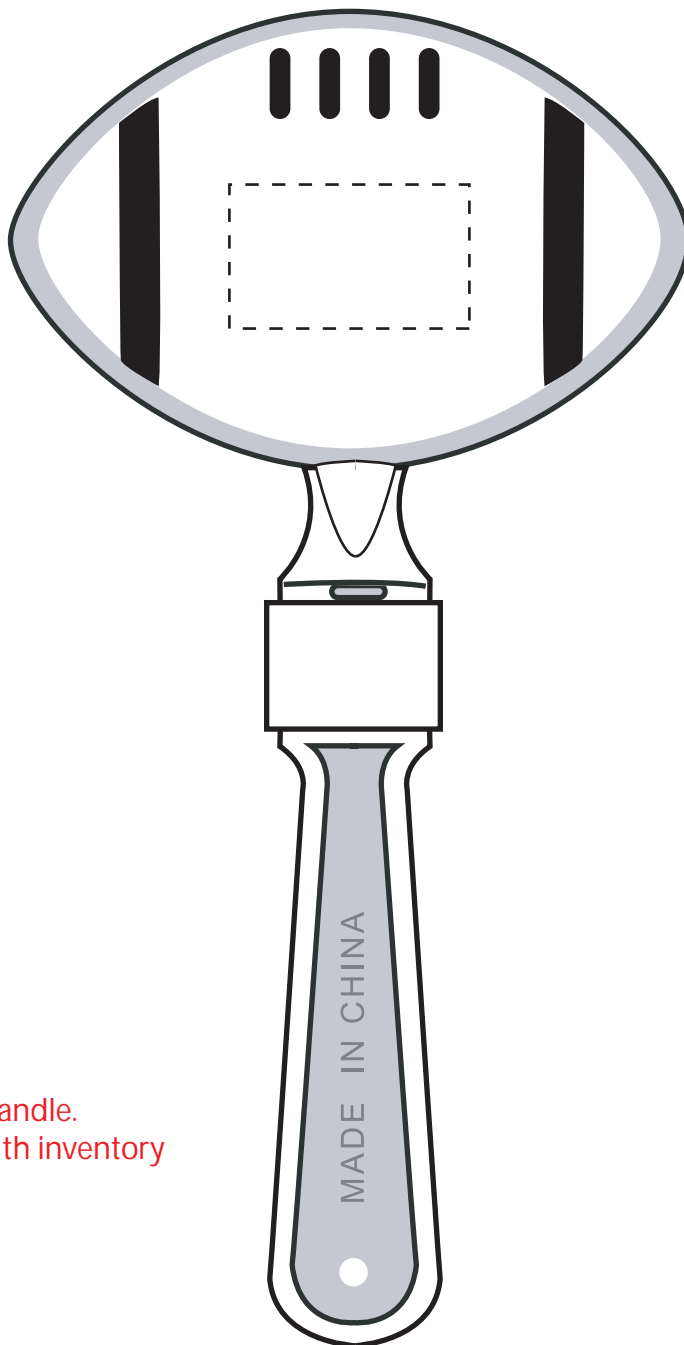

# NM109: Football Clappers

Imprint Area: 1.25" x .75"

Alt. Imprint Area (back): 1.25" x .75"

Imprint Method: pad

Side 1

Side 2

← Tracking on handle.  
number may vary with inventory

**NOTES:** ITEM COLORS AVAILABLE: Brown, Red, Burgundy, Carolina Blue, Process Blue, Navy Blue, Gold, Black, White, Purple, Reflex Blue

**MULTI COLOR IMPRINT:** can imprint up to 1 spot color  
**MINIMUM POINT SIZE:** 7 Points

This template reflects our most accurate product information based on current inventory and print experiences and is subject to change.  
Template sizes are not necessarily to scale and are primarily for position.  
Similarly, item colors shown on template are not necessarily accurate and should be used for general description only.