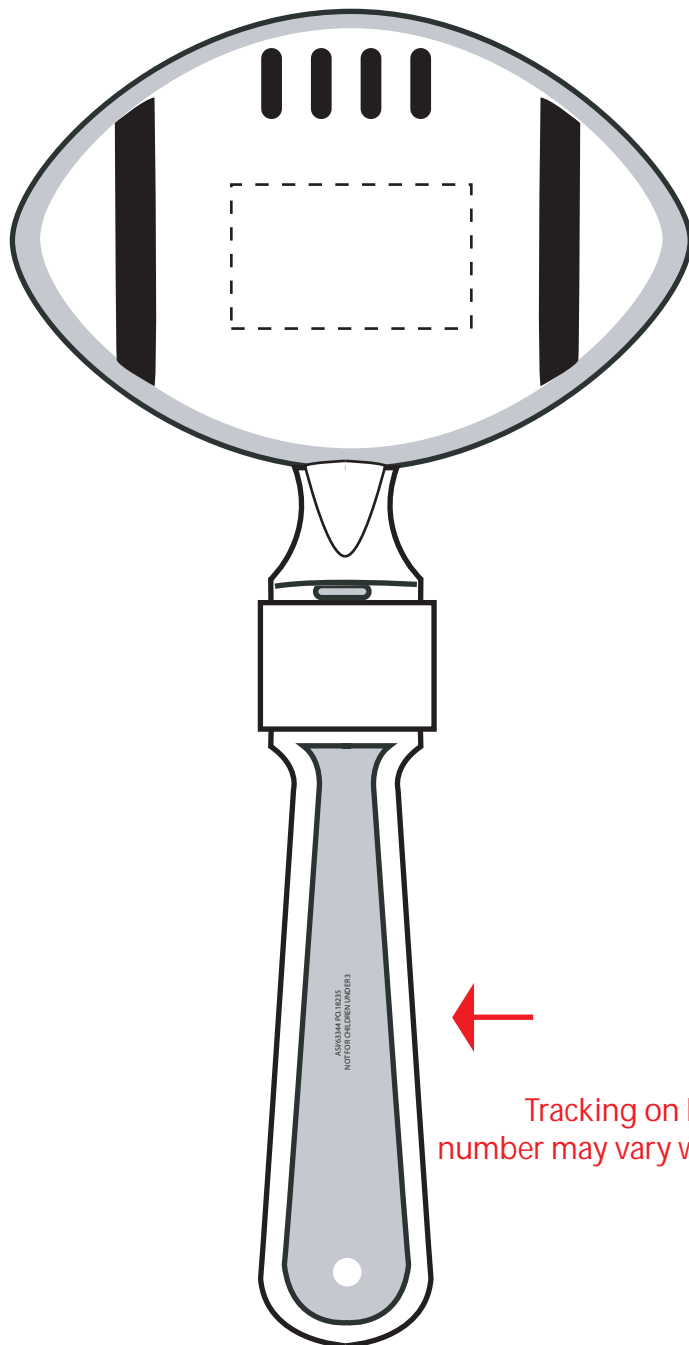

# NM109: Football Clappers

Imprint Area: 1.25" x .75"

Alt. Imprint Area (back): 1.25" x .75"

Imprint Method: pad

Side 1

Side 2

← Tracking on handle.  
number may vary with inventory

**NOTES:** ITEM COLORS AVAILABLE: Brown, Red, Burgundy, Carolina Blue, Process Blue, Navy Blue, Gold, Black, White, Purple, Reflex Blue

**MULTI COLOR IMPRINT:** can imprint up to 1 spot color  
**MINIMUM POINT SIZE:** 7 Points

This template reflects our most accurate product information based on current inventory and print experiences and is subject to change.  
Template sizes are not necessarily to scale and are primarily for position.  
Similarly, item colors shown on template are not necessarily accurate and should be used for general description only.