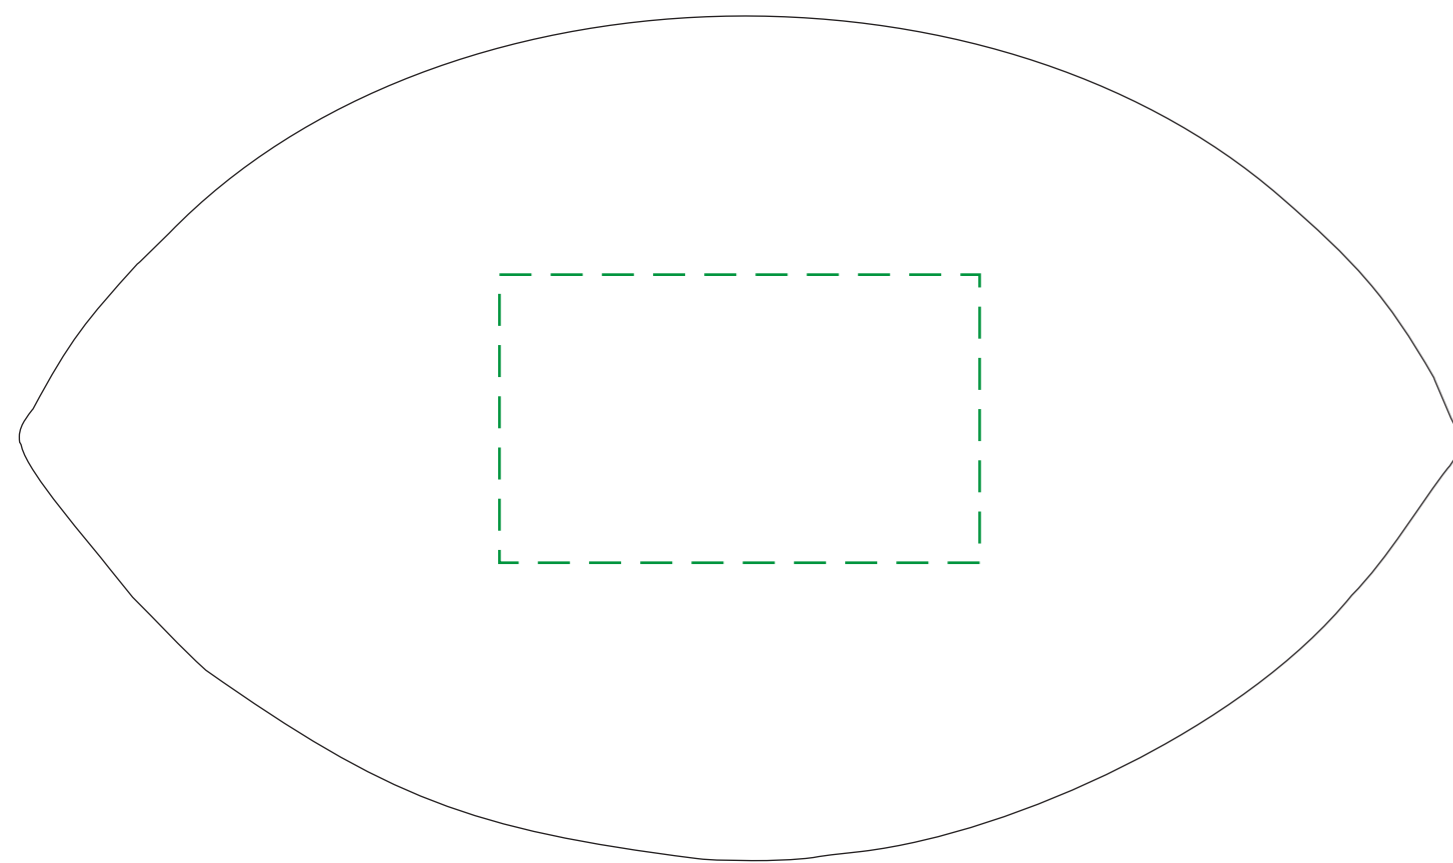

# Small Rubber Football - SRF

Imprint Method: Pad Print

————— Product size = 10.5 measured on the arc of the ball

----- Standard Side #1 = 2 1/2"W x 1 1/2"H

----- Standard Side #2 = 2 1/2"W x 1 1/2"H

Side 1

Side 2

**4 spot color max.**

DUE TO OUR PRINTING PROCESS,  
EXACT REGISTRATION IS IMPOSSIBLE.  
PLEASE BE AWARE THAT THE SEPARATE  
COLORS MAY MOVE IN ANY DIRECTION  
OR ANGLE. NO TWO PRODUCTS WILL  
PRINT IDENTICALLY.

**Actual Size**

Reference virtual image for approximate size, placement and color.  
It is not intended to be an exact representation of final result.

Printing surface is textured  
with a raised pebble grain.  
Image WILL NOT print solid.