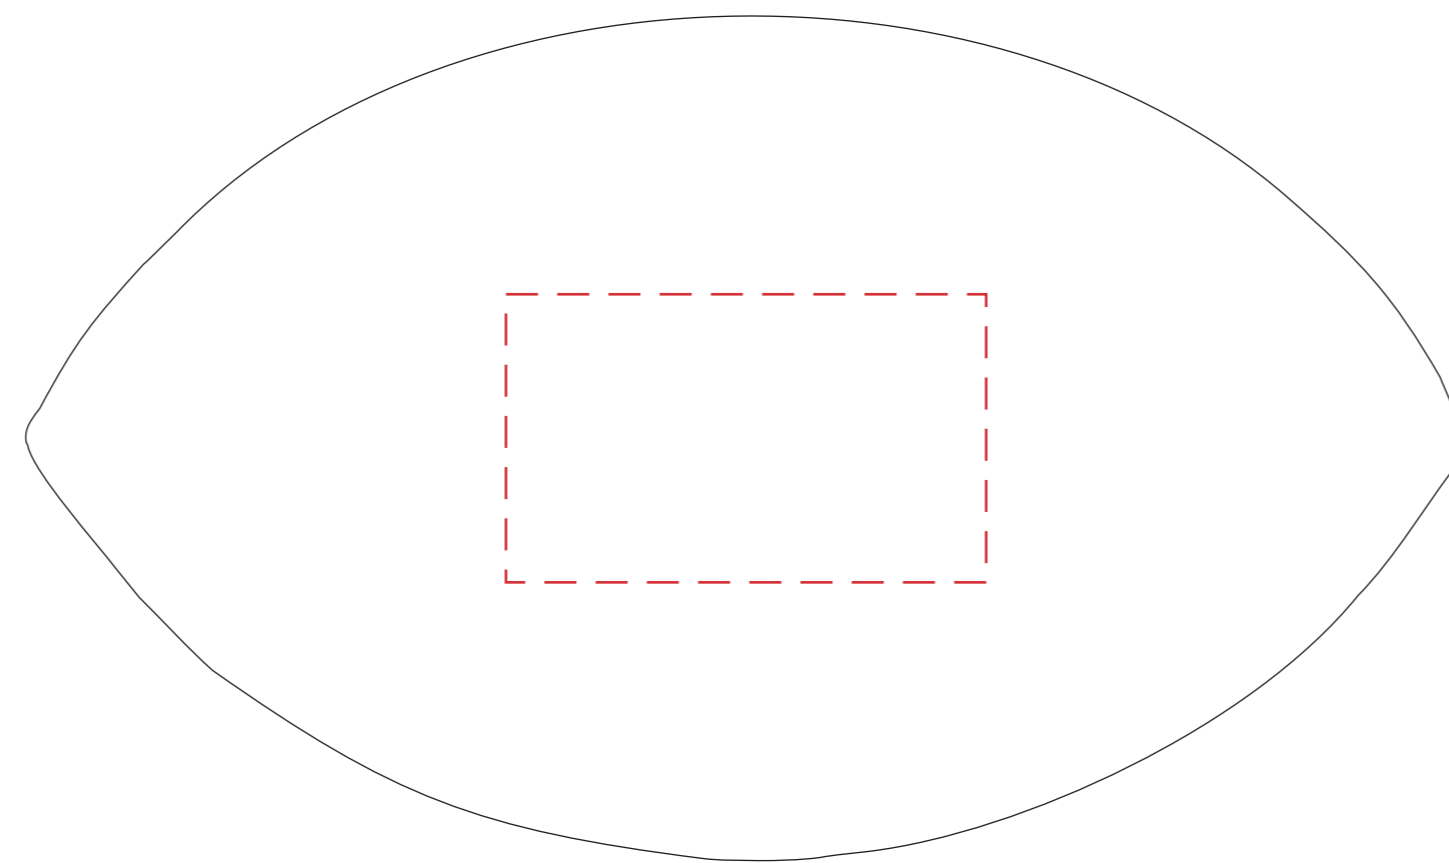

# Small Rubber Football - SRF

Imprint Method: Pad Print

————— Product size = 10.5 measured on the arc of the ball

----- Standard Side #1 = 2 1/2"W x 1 1/2"H

----- Standard Side #2 = 2 1/2"W x 1 1/2"H

Side 1

Side 2

**4 spot color max.**

DUE TO OUR PRINTING PROCESS,  
EXACT REGISTRATION IS IMPOSSIBLE.  
PLEASE BE AWARE THAT THE SEPARATE  
COLORS MAY MOVE IN ANY DIRECTION  
OR ANGLE. NO TWO PRODUCTS WILL  
PRINT IDENTICALLY.

**Actual Size**

Reference virtual image for approximate size, placement and color.  
It is not intended to be an exact representation of final result.

Printing surface is textured  
with a raised pebble grain.  
Image WILL NOT print solid.