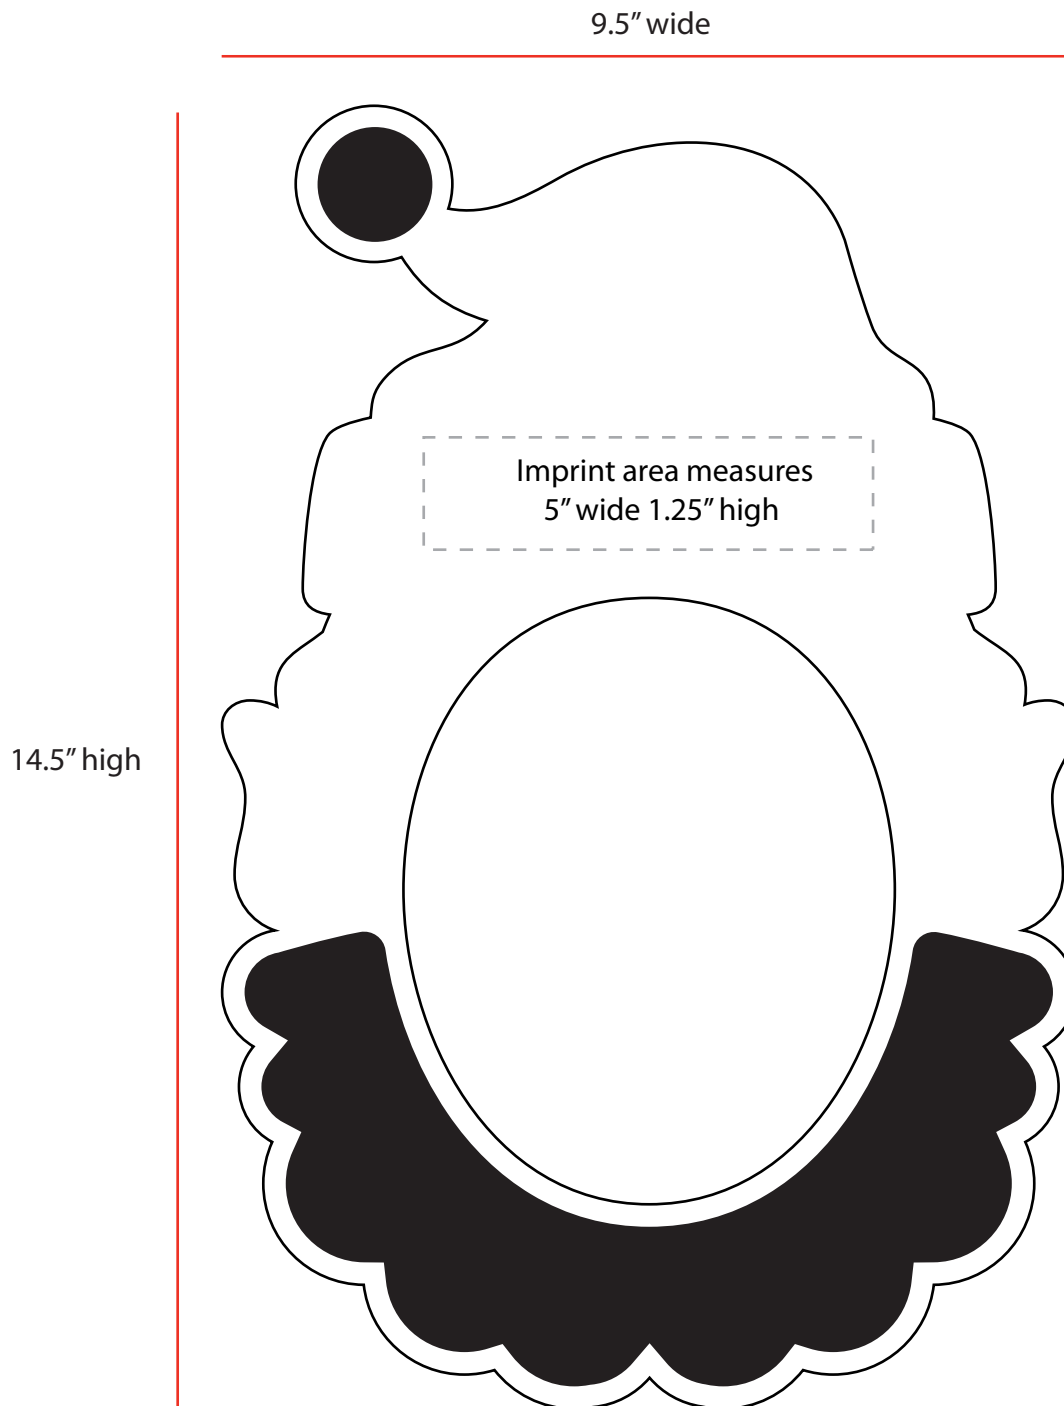

Product Code SANHAT202
Santa Hat

Product shown actual size

Please note - our minimum recommended font size for this product is 20pts at full size.

*Open cell foam products are vacuum packed for freight savings and easy storage.
Due to the porous nature of foam, small details may not print clearly.*