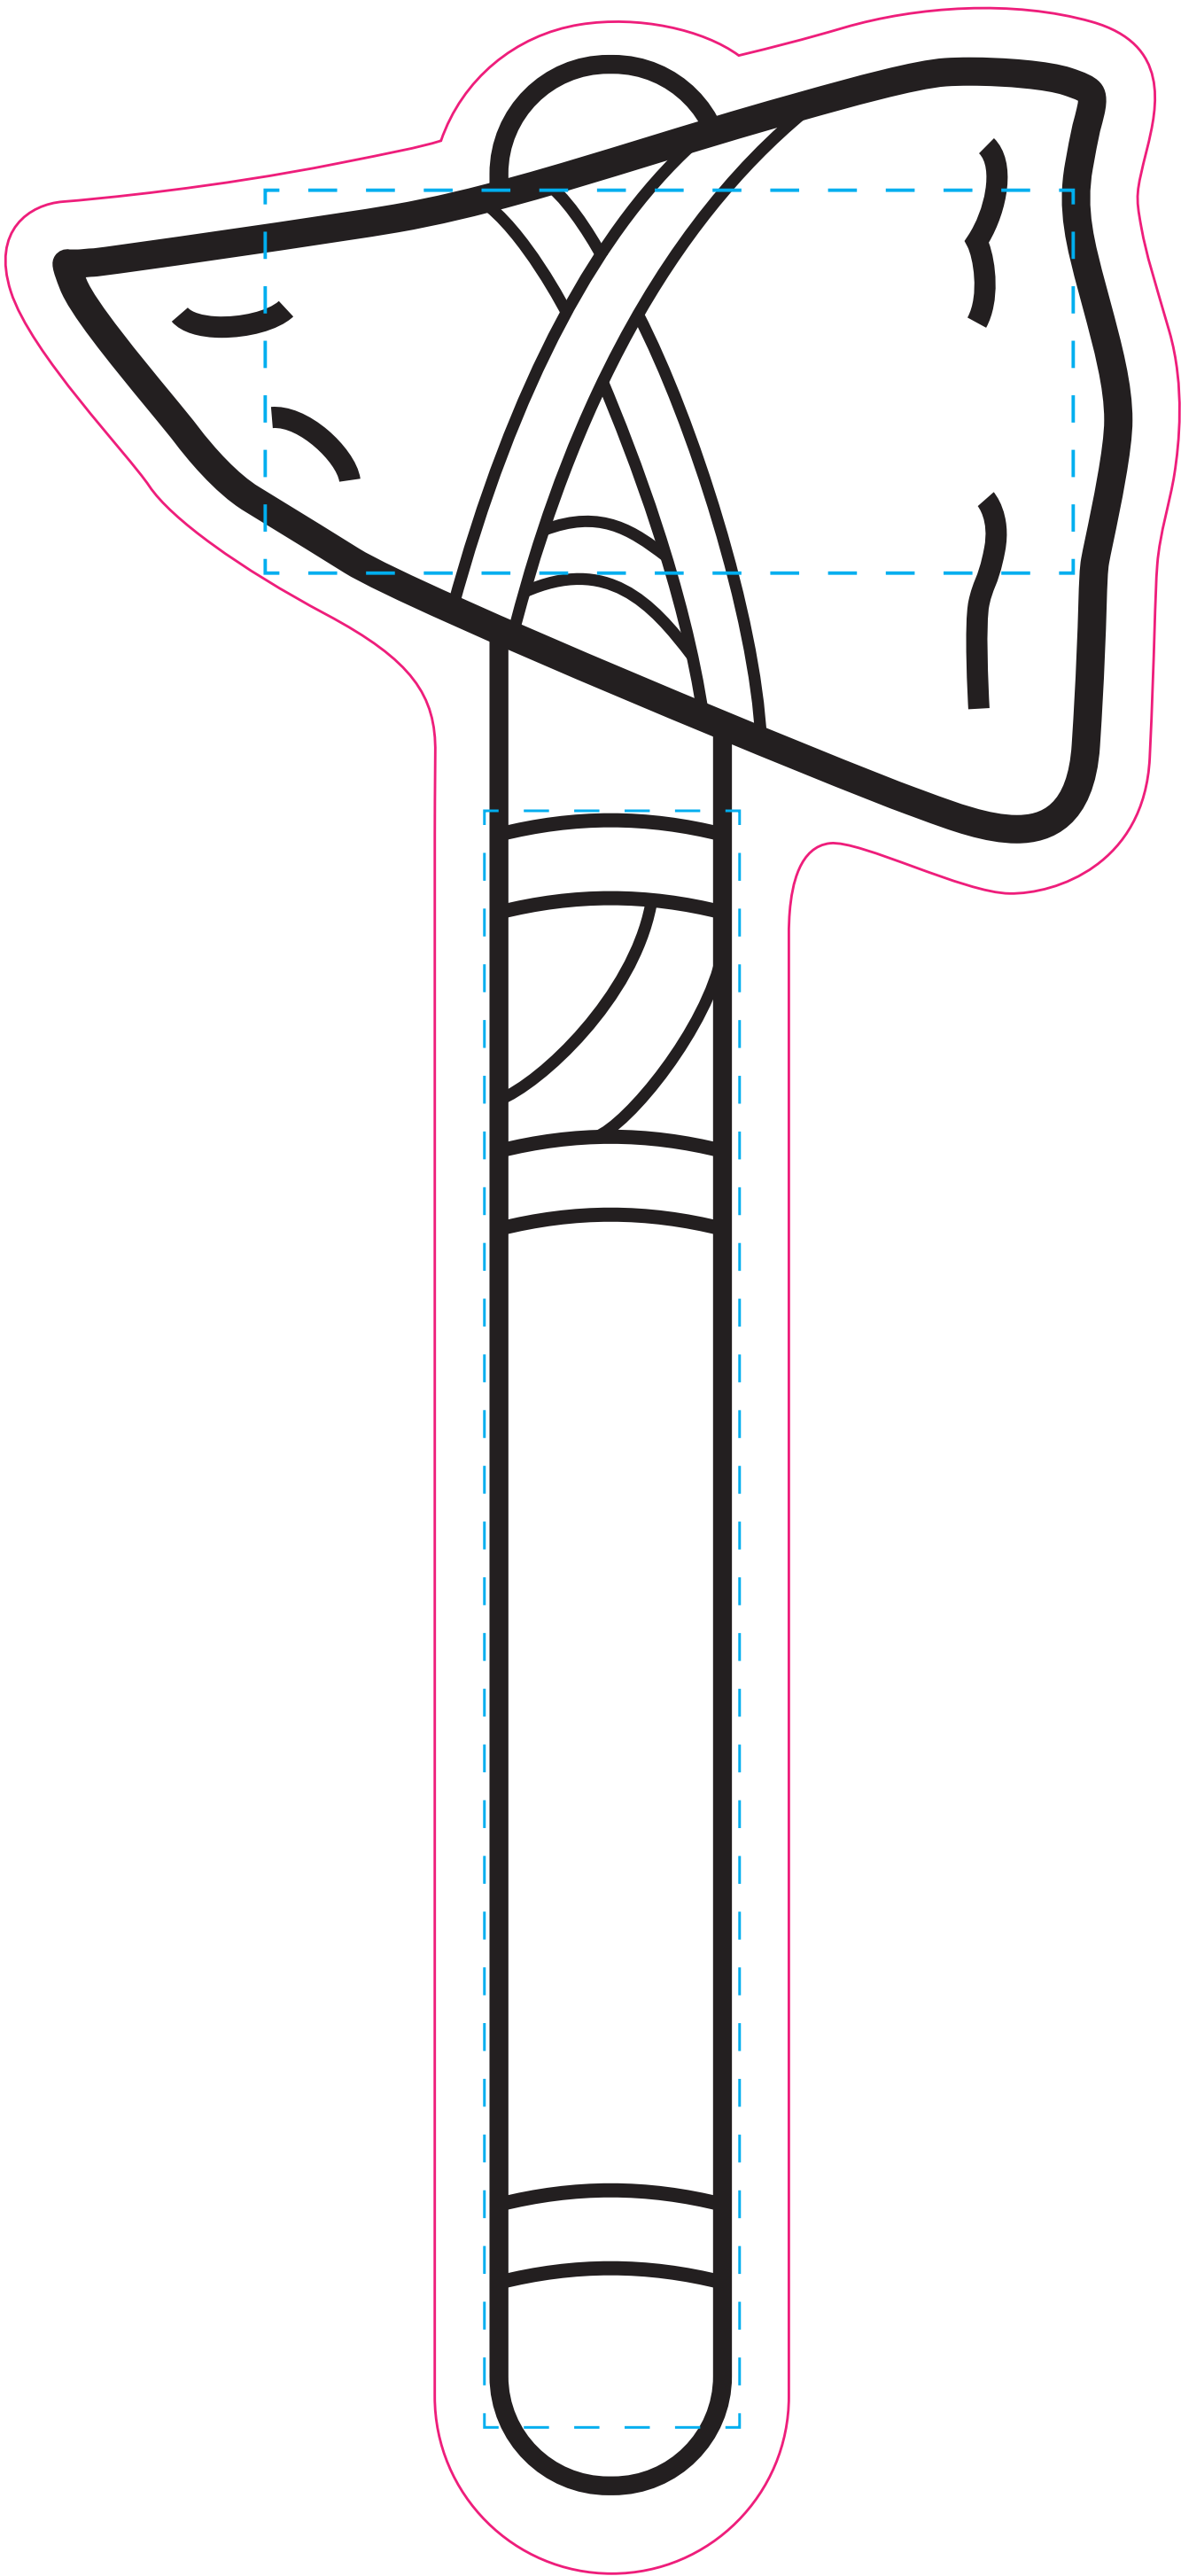

Please Note: Due to the porous surface and texture of foam, bold sharp art provides the best quality imprint. Please be aware that some detail and fine lines may have to be altered to provide a legible imprint. Darker inks generally result in a better imprint quality. Due to ink absorption, white ink lacks opacity and standard colors appear darker. Puff may be added at our discretion.

SIZE: 15" x 7"

Imprint Area: 4.75" x 2.25"

1.5" x 9.5"

Please Note: Due to the porous surface and texture of foam, bold sharp art provides the best quality imprint. Please be aware that some detail and fine lines may have to be altered to provide a legible imprint. Darker inks generally result in a better imprint quality. Due to ink absorption, white ink lacks opacity and standard colors appear darker. Puff may be added at our discretion.

SIZE: 15" x 7"

Imprint Area: 4.75" x 2.25"

1.5" x 9.5"